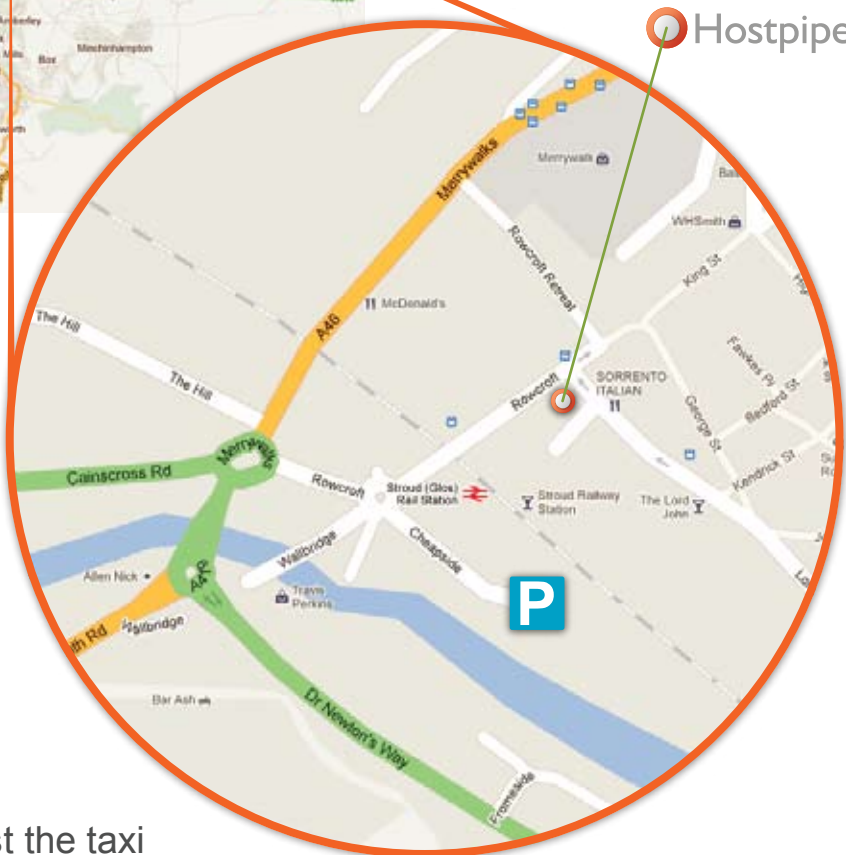

## Map and Parking

**Suite B1/B2 Stroud House  
Russell Street  
Stroud  
Gloucestershire  
GL5 3AN**

**01453 884100**

 Hostpipe

Parking is available behind the railway station in Cheapside carpark. From here walk over the railway bridge and out of the station. Proceed past the taxi rank on your left to the junction. The entrance to Stroud House is on your left opposite the Russell Street road sign. Head down the stairs and the main office door is on your left hand side.